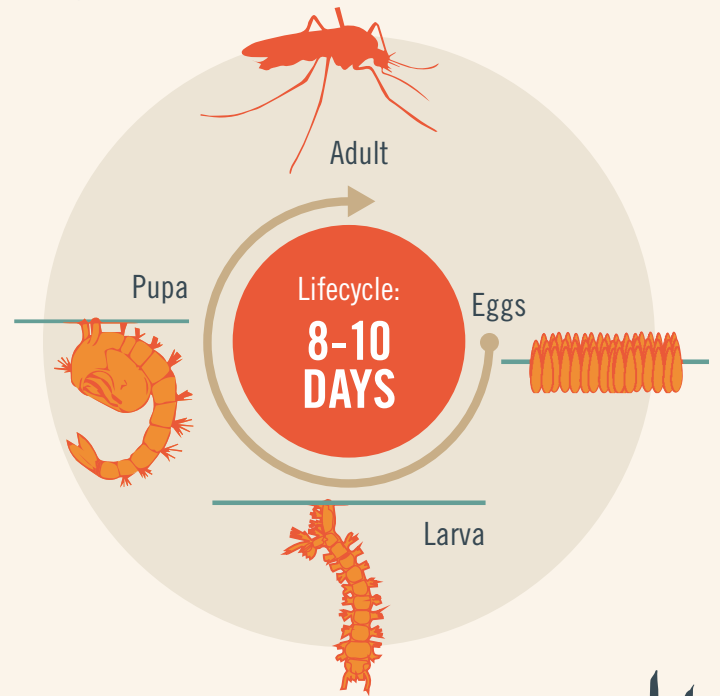

CULEX QUINQUEFASCIATUS

LOCATION:

Tropical and subtropical regions of the world

This map represents an estimate of the potential range of *Culex quinquefasciatus*. It is not meant to represent risk for spread of disease.

4.0 - 4.3 mm / 0.16 - 0.17 in

FACTS:

Lays egg rafts on water's surface in areas such as marshes, catch basins and other stagnant water.

Prefers birds over humans.

MALE

FEMALE

Males don't bite. They feed on nectar and plant fluids.

Primarily bites at dawn and dusk.

LOVE IS IN THE AIR

Male mosquitoes use the buzzing noise from females' wings to find a mate.

GROSS

Prefers to lay eggs in highly organic water, including open septic systems.