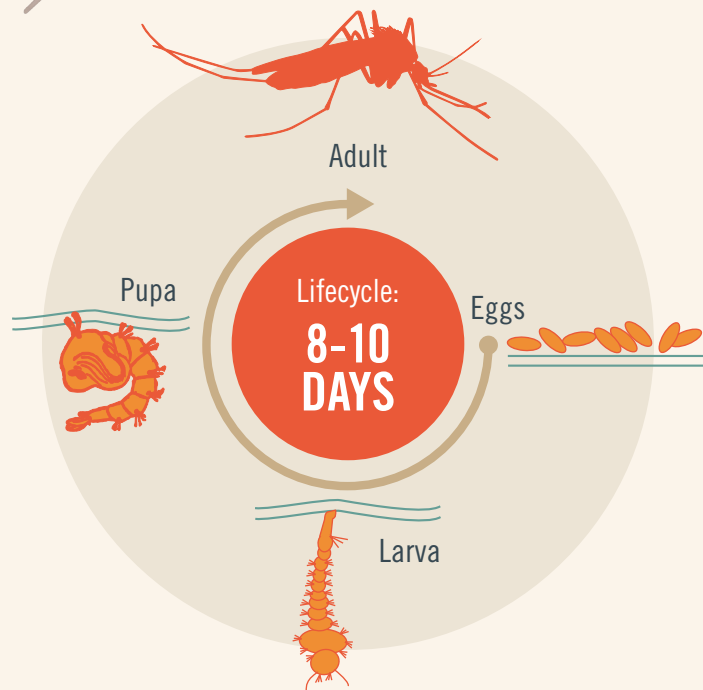

4.0 - 7.0 mm / 0.16 - 0.28 in

FACTS:

Often lays eggs in containers.

Bites humans and other mammals.

Striped appearance gives it the "tiger" name.

Primarily a daytime biter but will also bite at night.

CAN SURVIVE
In cooler climates.

FOUND
Around homes and buildings in rural and urban areas.

LEARN MORE: SCJOHNSON.COM/MOSQUITOES

BROUGHT TO YOU BY SC JOHNSON, A FAMILY COMPANY.